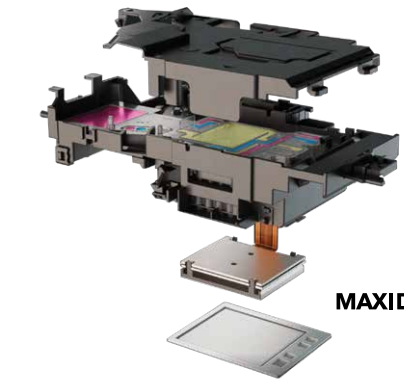

VIVID PROFESSIONAL PRINTS

Great ideas materialise with quality prints. The new fast-drying pigment-based ink delivers superior print quality with high black density and true-to-life colours, ensuring each copy stays crisp, sharp and vivid.